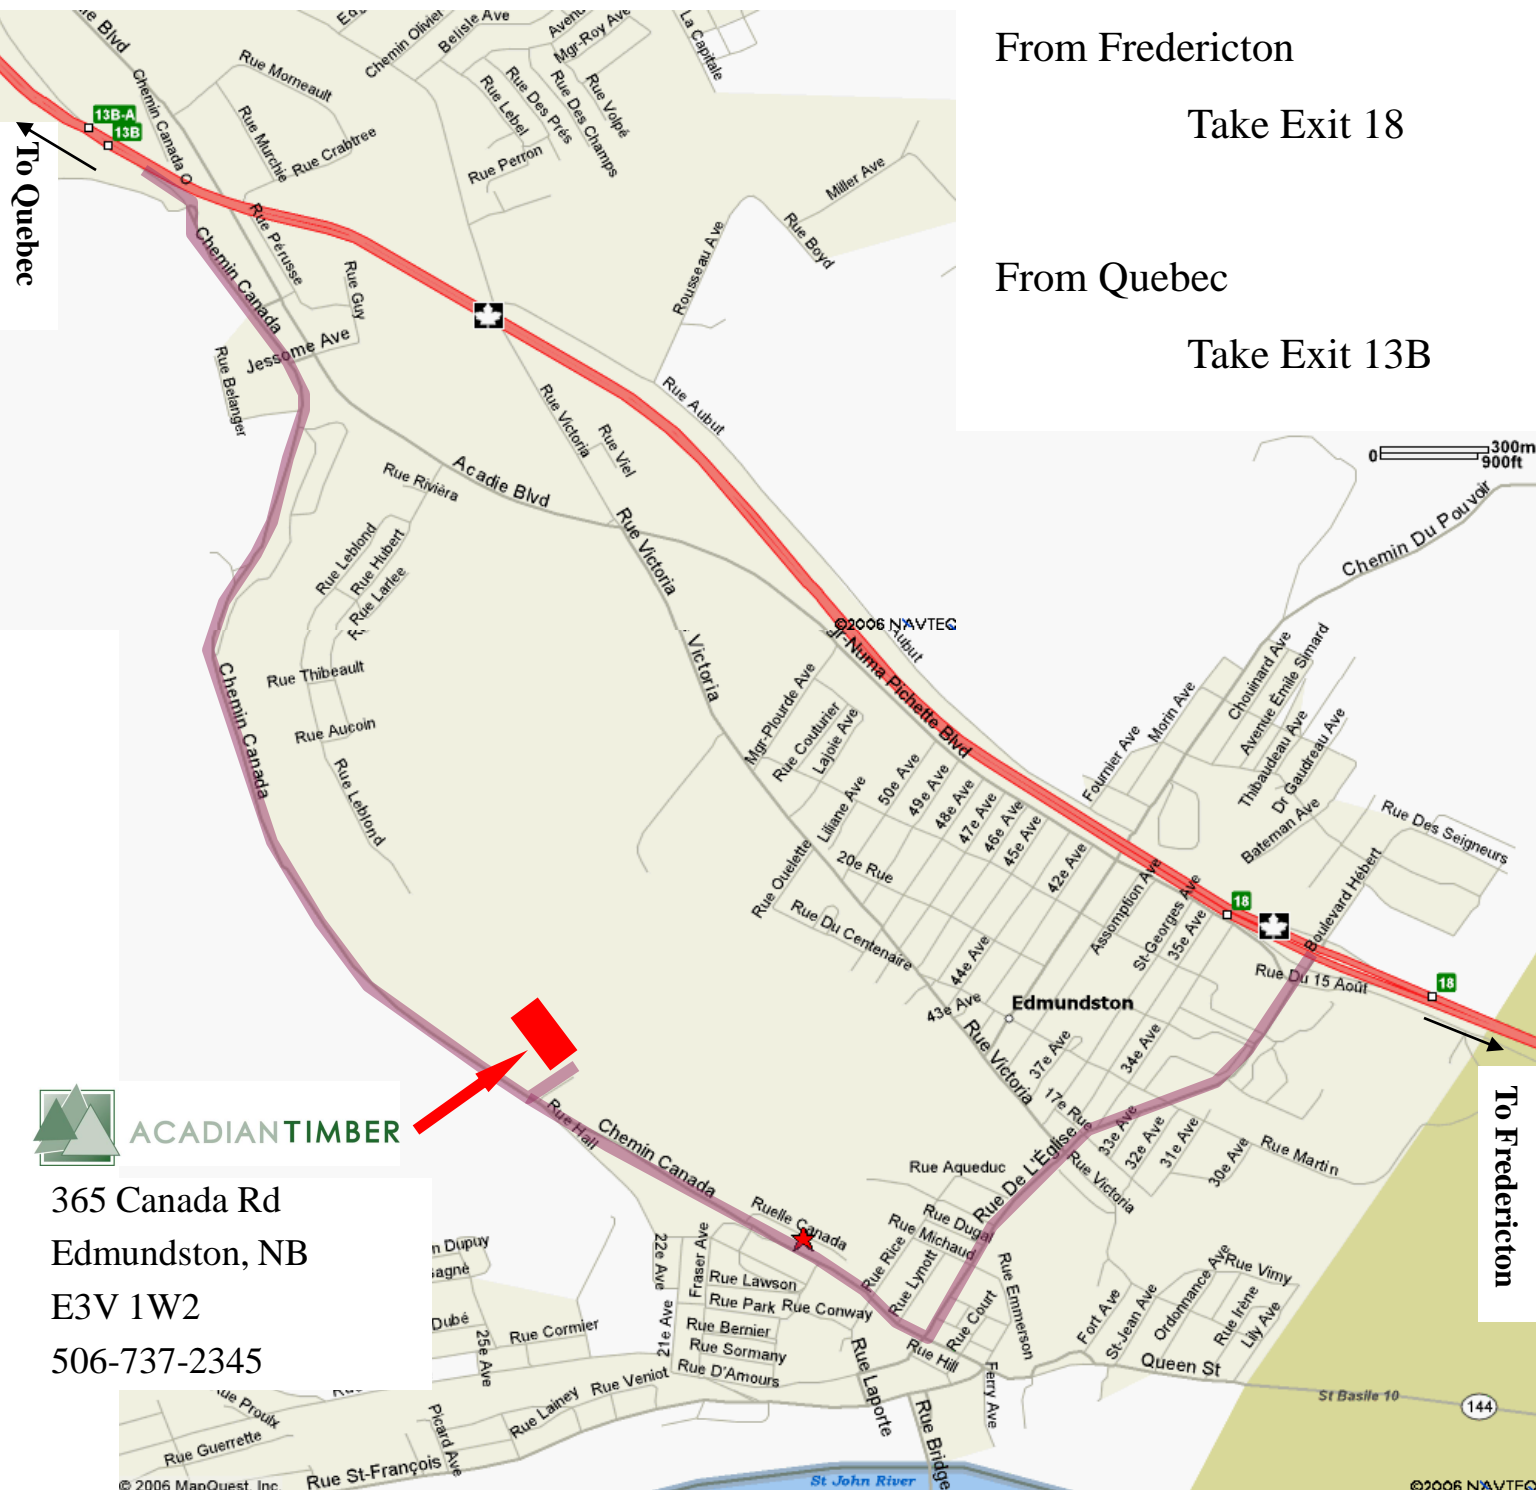

ACADIAN TIMBER

Driving Directions to Edmundston, NB Office

From Fredericton

Take Exit 18

From Quebec

Take Exit 13B

ACADIAN TIMBER

365 Canada Rd
Edmundston, NB
E3V 1W2
506-737-2345