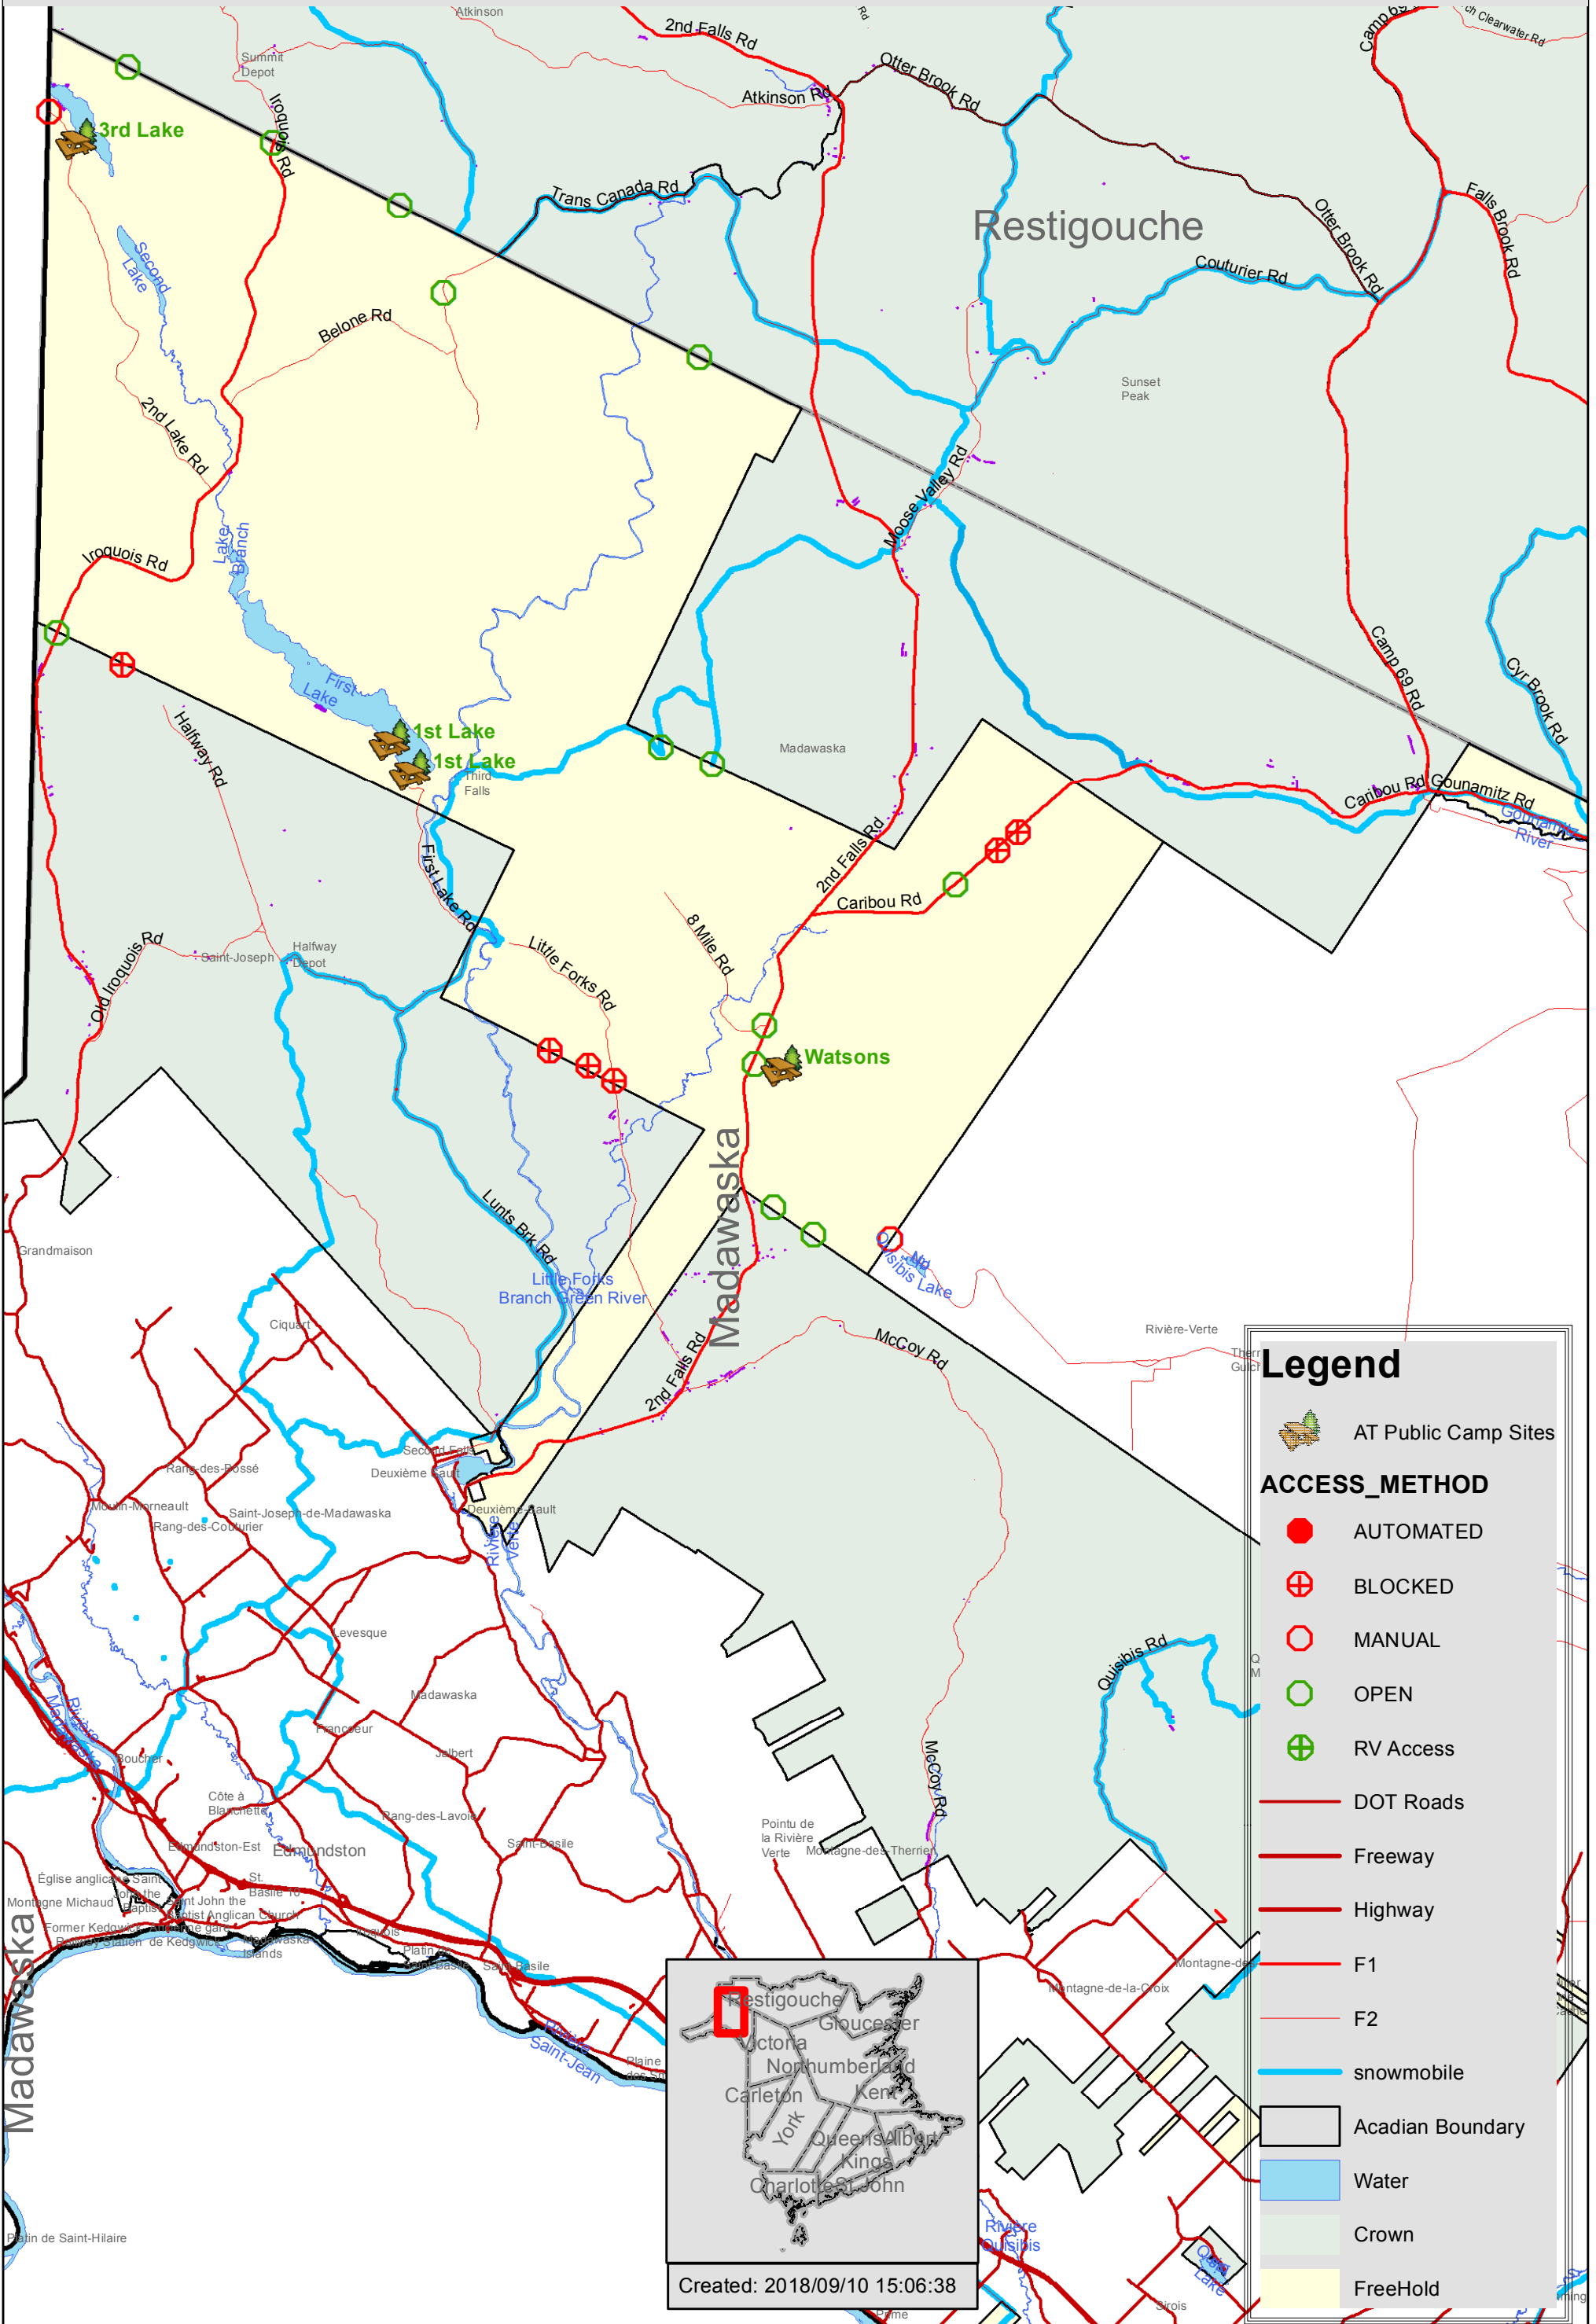

Green River Recreational Areas

Lieux Récréatif - Rivière Verte

3 1.5 0 3 Km

Legend

- AT Public Camp Sites
- ACCESS_METHOD**
- AUTOMATED
- BLOCKED
- MANUAL
- OPEN
- RV Access
- DOT Roads
- Freeway
- Highway
- F1
- F2
- snowmobile
- Acadian Boundary
- Water
- Crown
- FreeHold