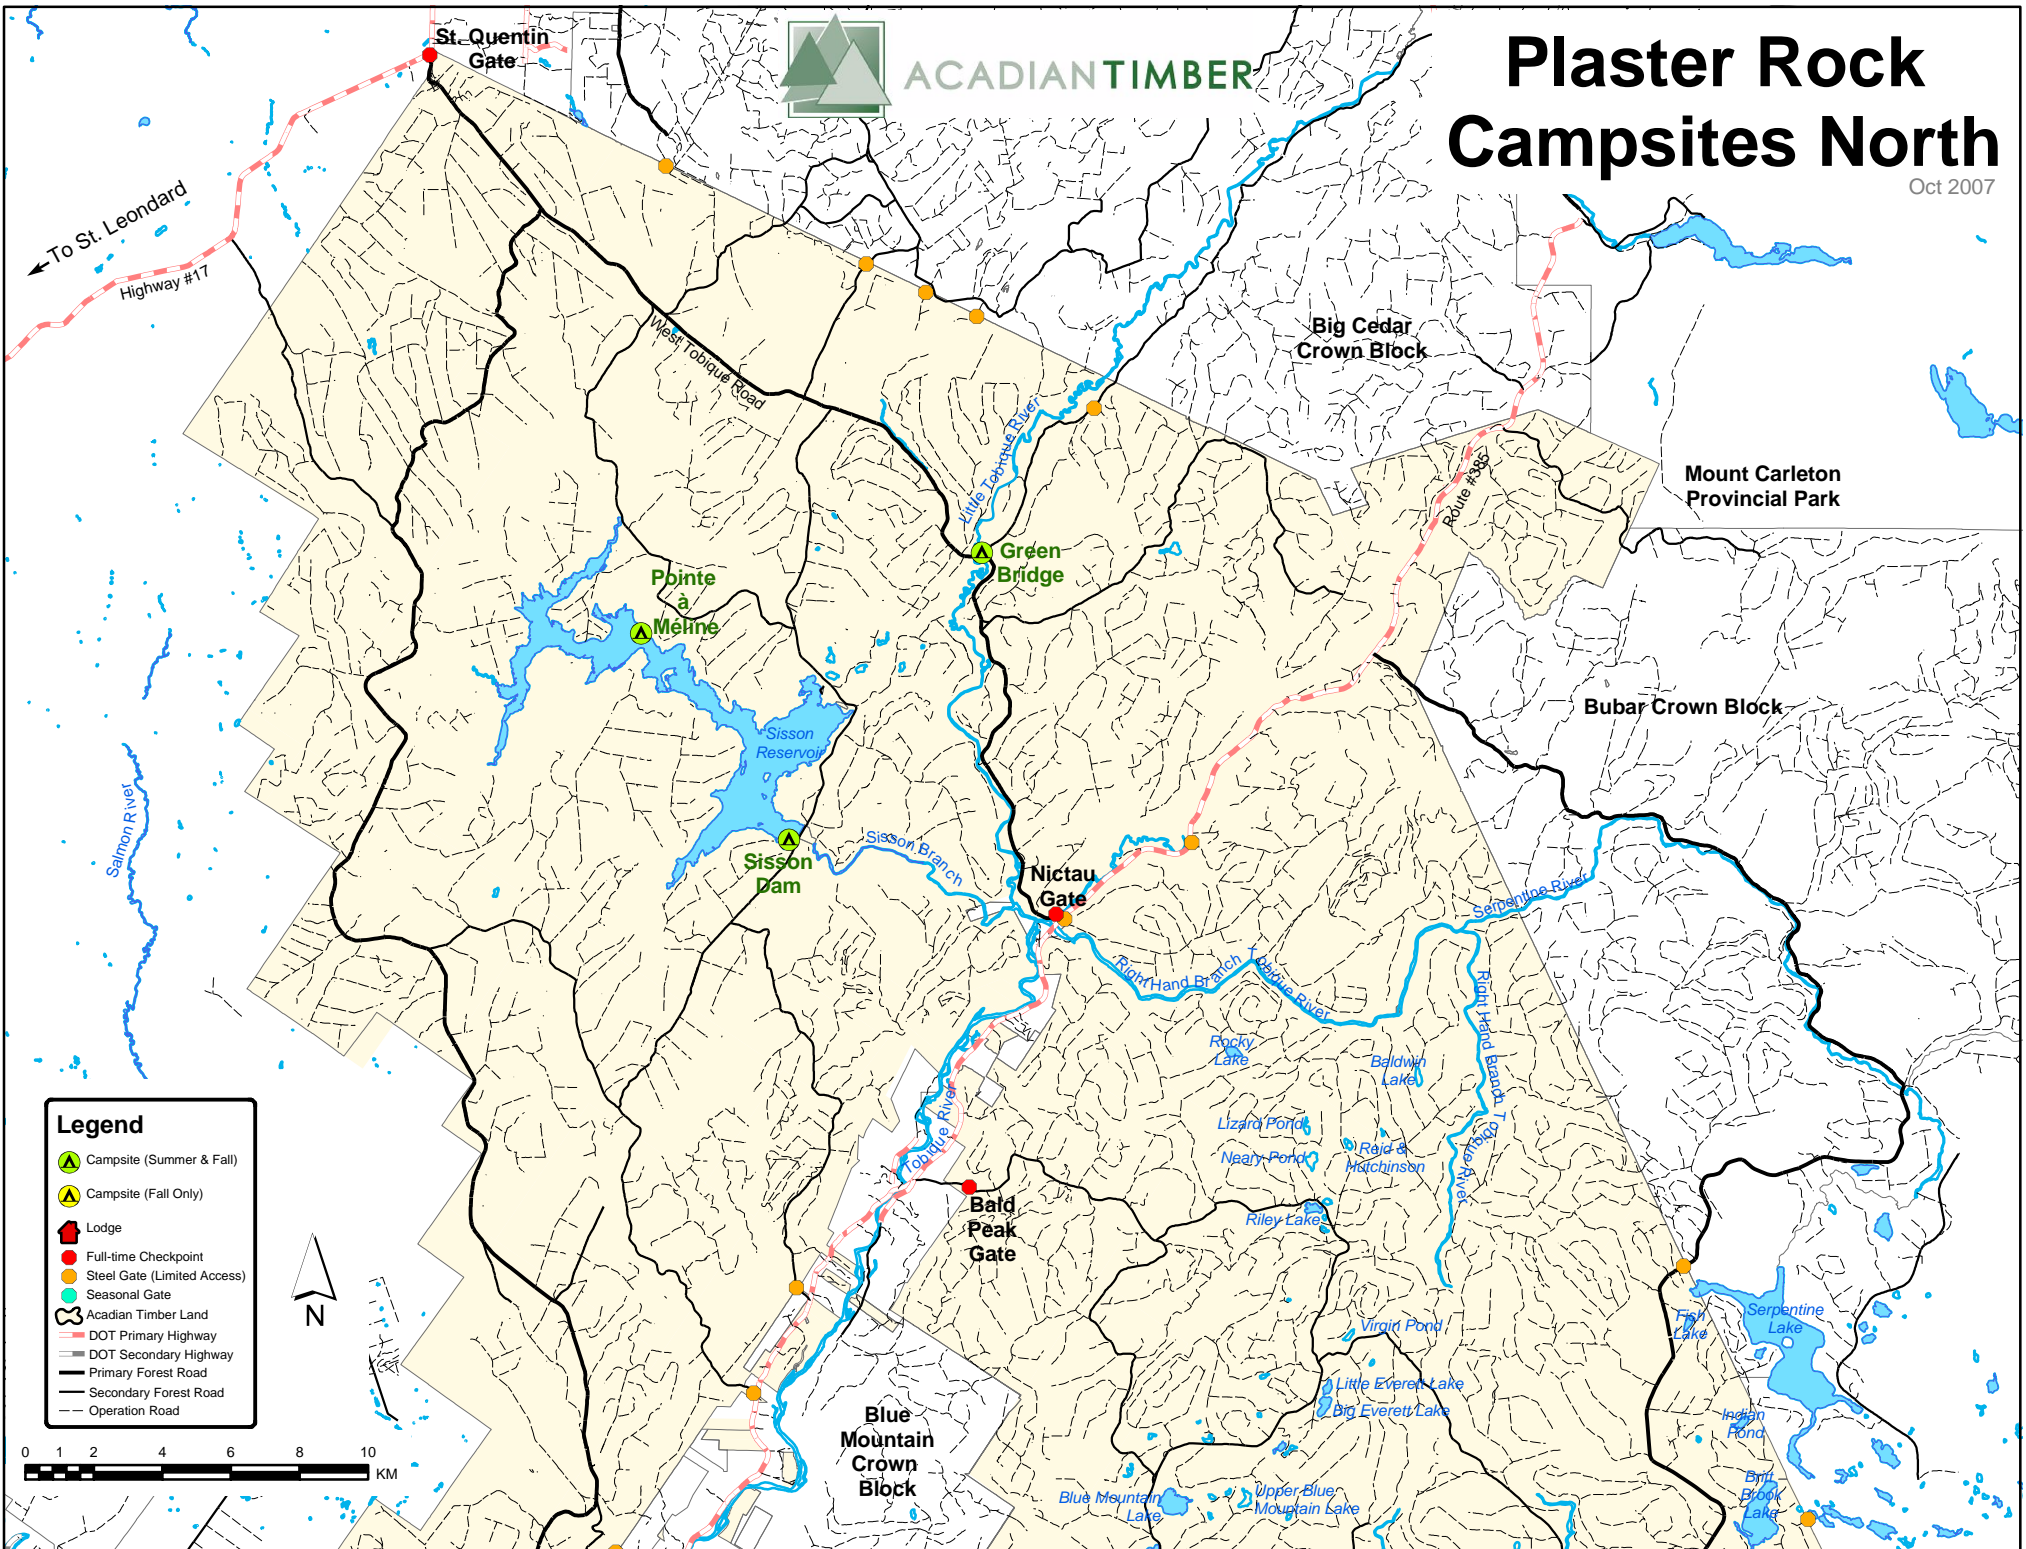

ACADIAN TIMBER

# Plaster Rock Campsites North

Oct 2007

### Legend

-  Campsite (Summer & Fall)
-  Campsite (Fall Only)
-  Lodge
-  Full-time Checkpoint
-  Steel Gate (Limited Access)
-  Seasonal Gate
-  Acadian Timber Land
-  DOT Primary Highway
-  DOT Secondary Highway
-  Primary Forest Road
-  Secondary Forest Road
-  Operation Road

Big Cedar Crown Block

Mount Carleton Provincial Park

Bubar Crown Block

Blue Mountain Crown Block